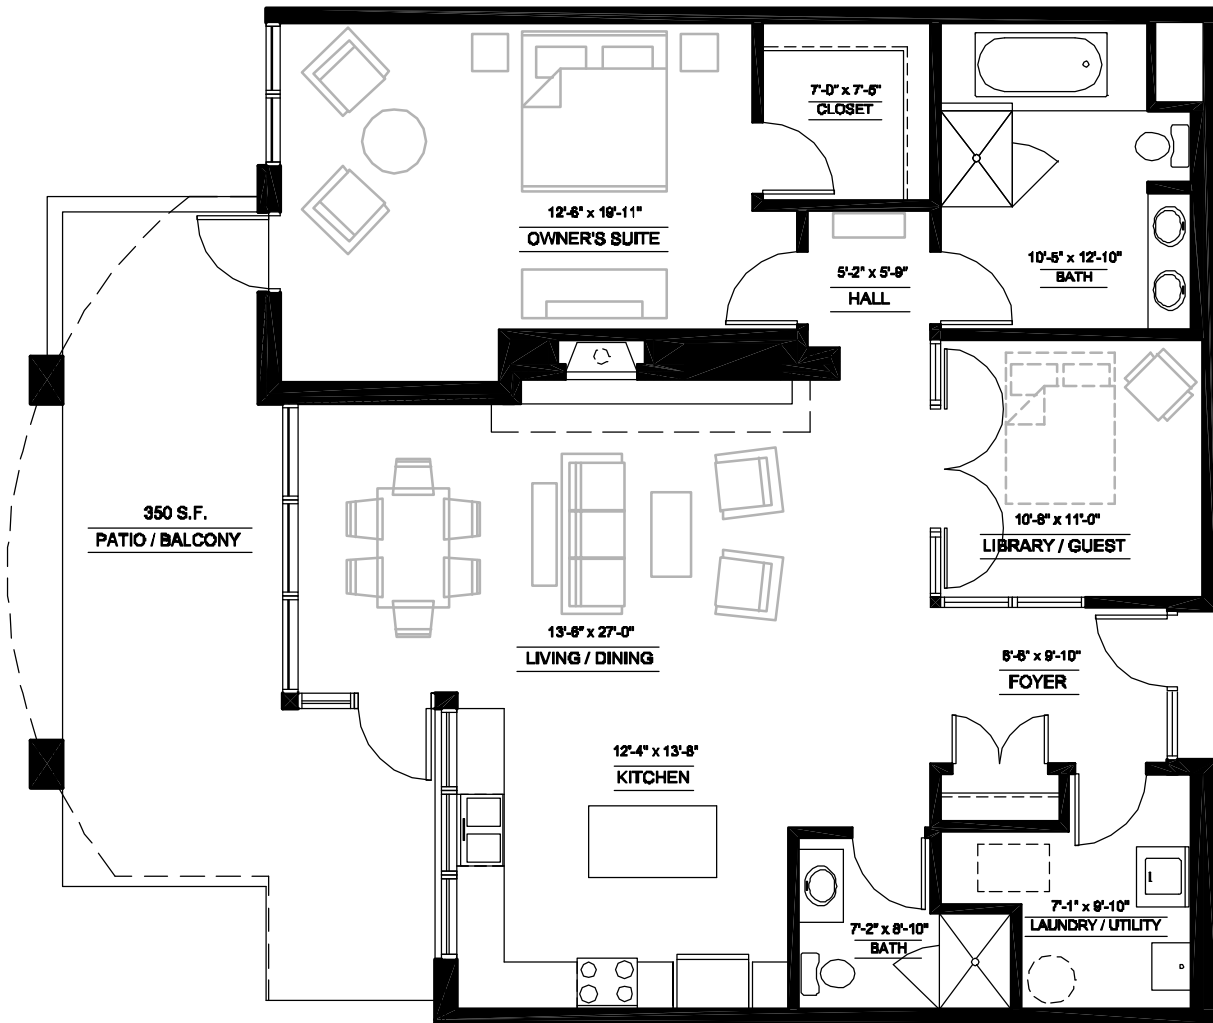

**ONE RIVERFRONT VIEW**  
LILYDALE

UNITS:  
112, 212, 312  
116, 216, 316  
122, 222, 322

**TWO BEDROOMS PLUS**  
Unit Square Feet: 1492  
Patio/Balcony Square Feet: 350  
Total Square Feet: 1842

(651) 604.0967 [www.OneRiverfrontView.com](http://www.OneRiverfrontView.com)

Floorplans, dimensions, features and prices are subject to change without notice. MN License #3165