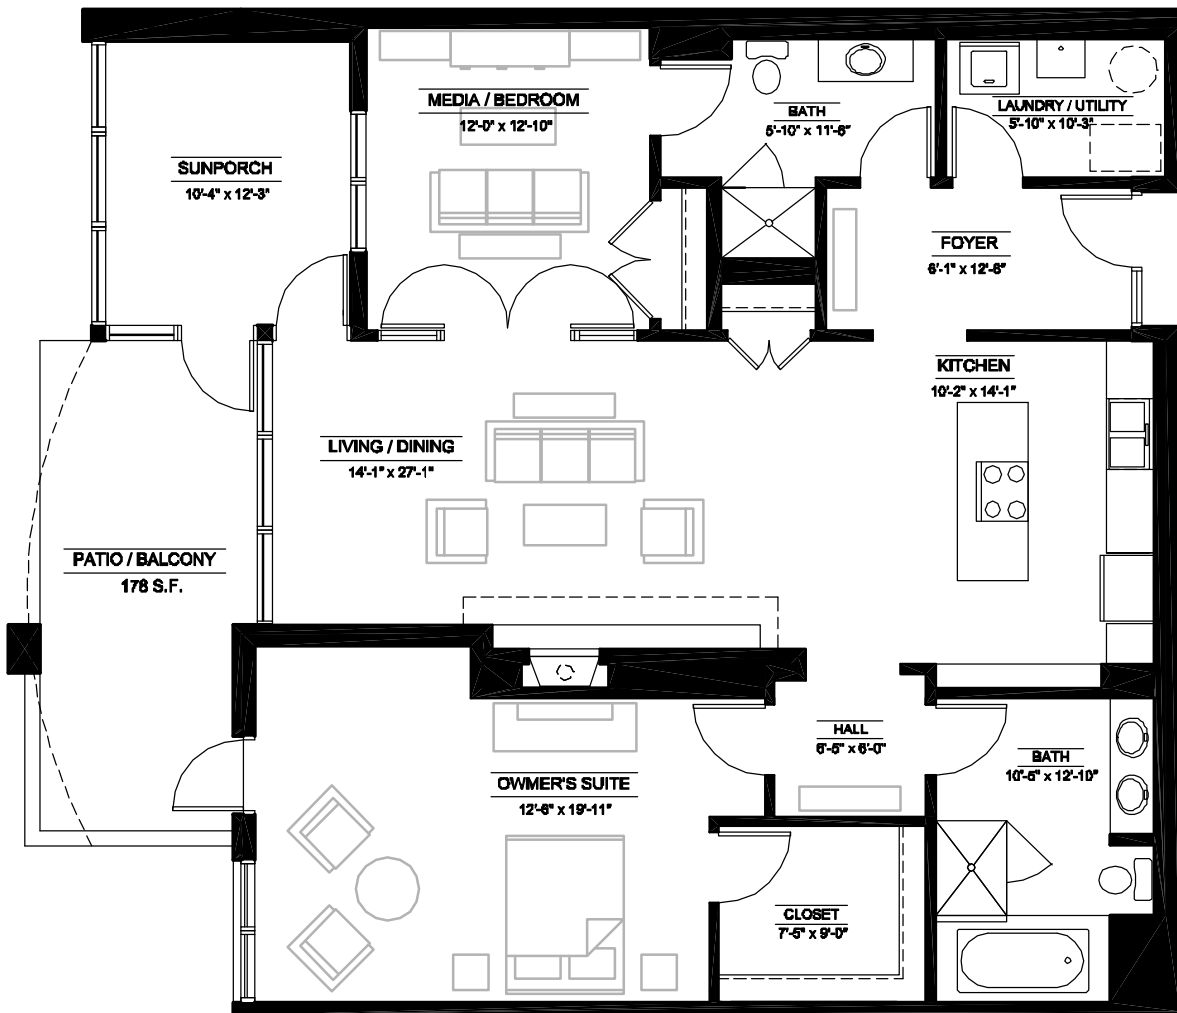

ONE RIVERFRONT VIEW
LILYDALE

UNITS:
111, 211, 311
115, 215, 315
119, 219, 319

TWO BEDROOMS PLUS SUNROOM
Unit Square Feet: 1738
Patio/Balcony Square Feet: 178
Total Square Feet: 1916

(651) 604.0967 www.OneRiverfrontView.com

Floorplans, dimensions, features and prices are subject to change without notice. MN License #3165