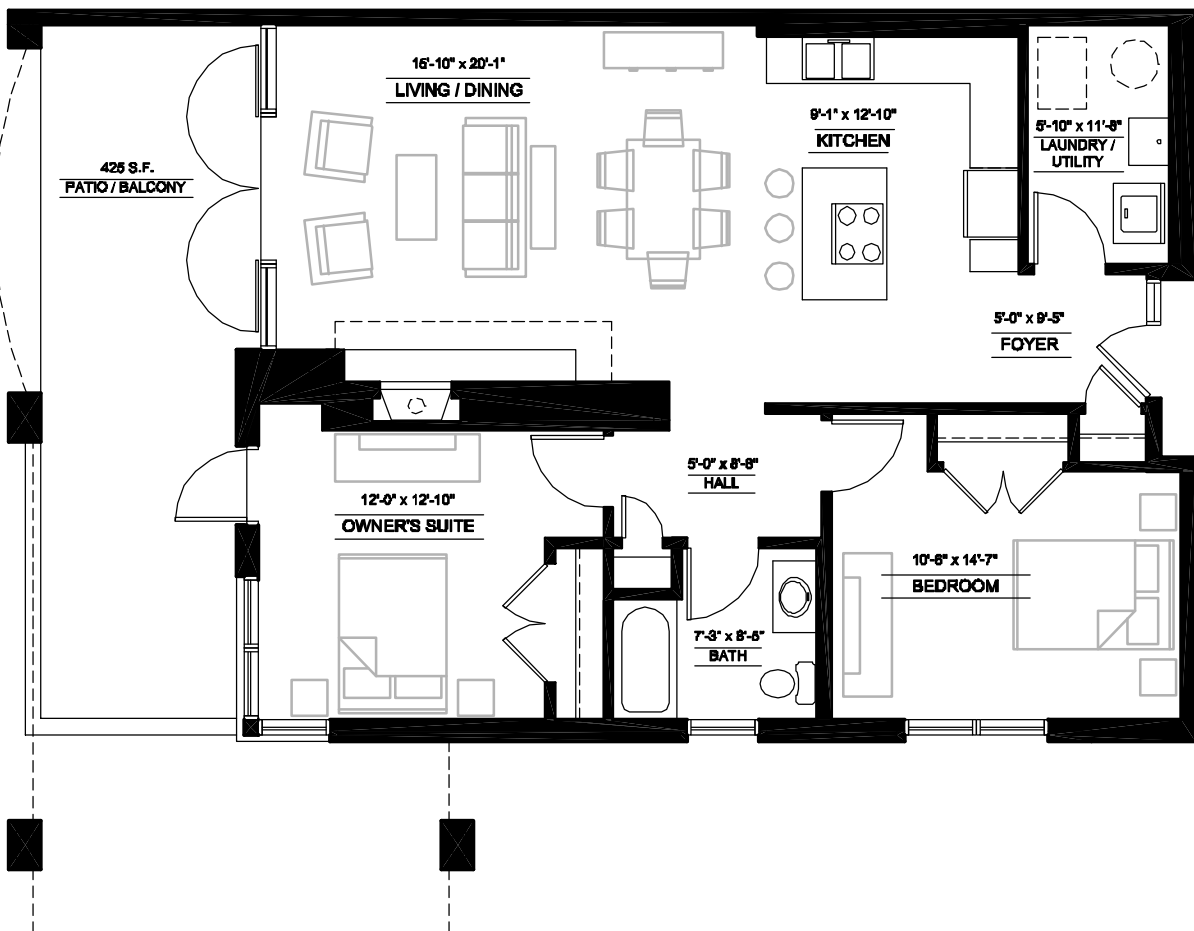

**ONE RIVERFRONT VIEW**  
LILYDALE

UNITS:  
121, 221, 321  
127, 227, 327

**TWO BEDROOMS**  
Unit Square Feet: 1173  
Patio/Balcony Square Feet: 425  
Total Square Feet: 1598

(651) 604.0967 [www.OneRiverfrontView.com](http://www.OneRiverfrontView.com)

Floorplans, dimensions, features and prices are subject to change without notice. MN License #3165