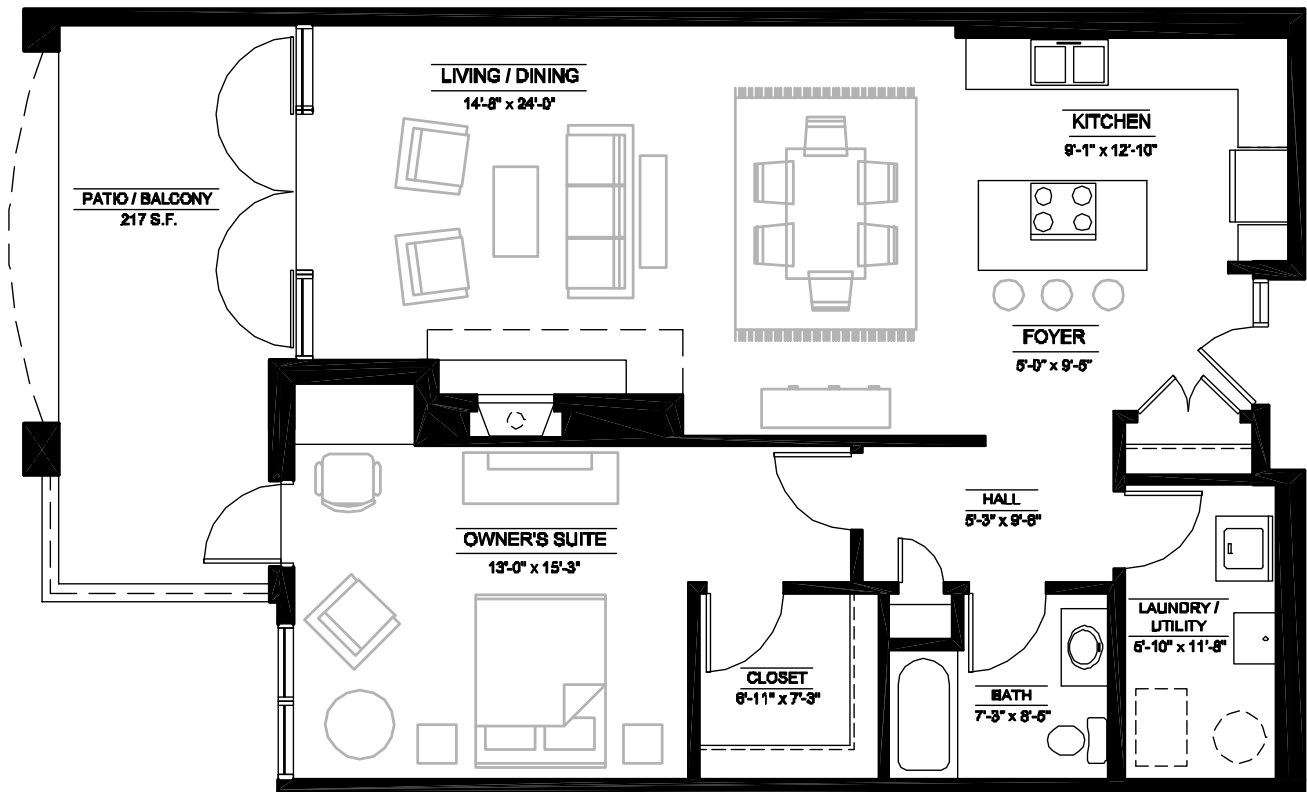

**ONE RIVERFRONT VIEW**  
LILYDALE

UNITS: 123, 223, 323

ONE BEDROOM  
Unit Square Feet: 1173  
Patio/Balcony Square Feet: 217  
Total Square Feet: 1390

(651) 604.0967 [www.OneRiverfrontView.com](http://www.OneRiverfrontView.com)

Floor plans, dimensions, features and prices are subject to change without notice. Builder License #3165